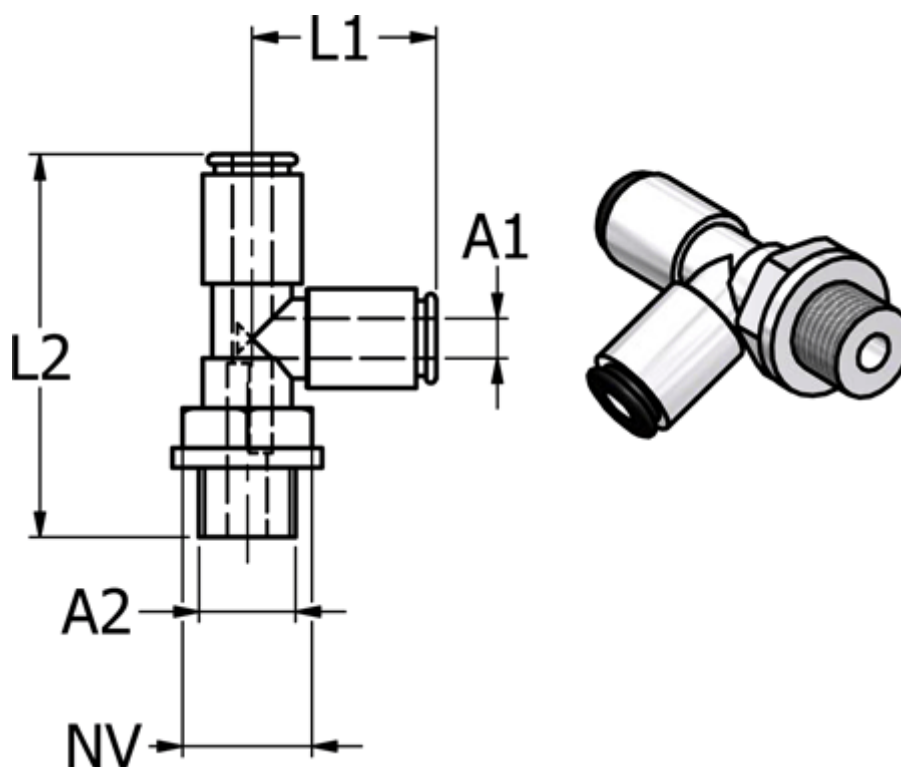

Data Sheet

Article number: 5867380148

Description: Metal fitting 738.014-8, Ø8 - G 1/4"
Tee-connector

Measures

	=
Ext. Hose diameter A1	= 8
L1	= 25.4
L2	= 47.5
NV	= 14
Thread A2	= G 1/4"